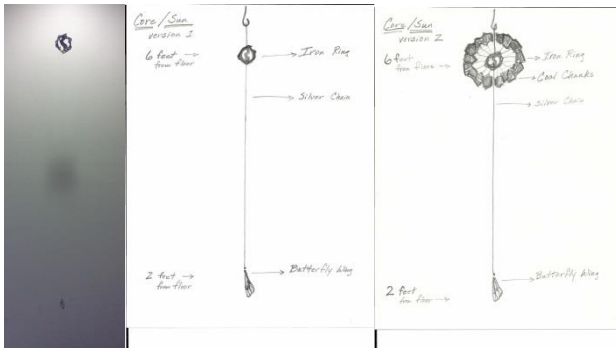

Virginia Tyler "Core" (Under review with Guna for hanging purposes)